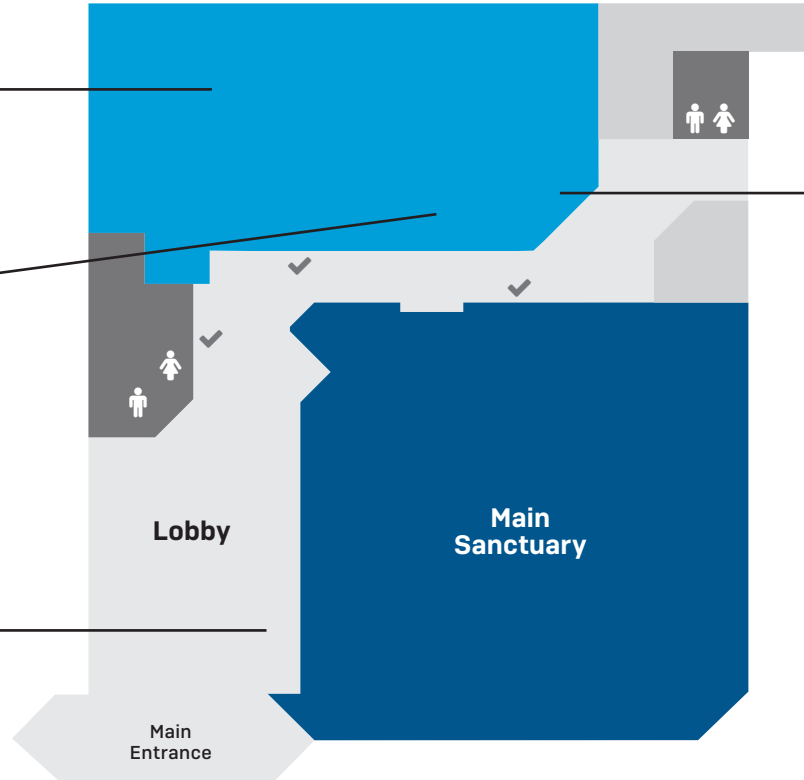

2 Year Olds - K

6<sup>th</sup>-8<sup>th</sup> Grades

1<sup>st</sup>-5<sup>th</sup> Grades

 = Restrooms

 = Child Check-in